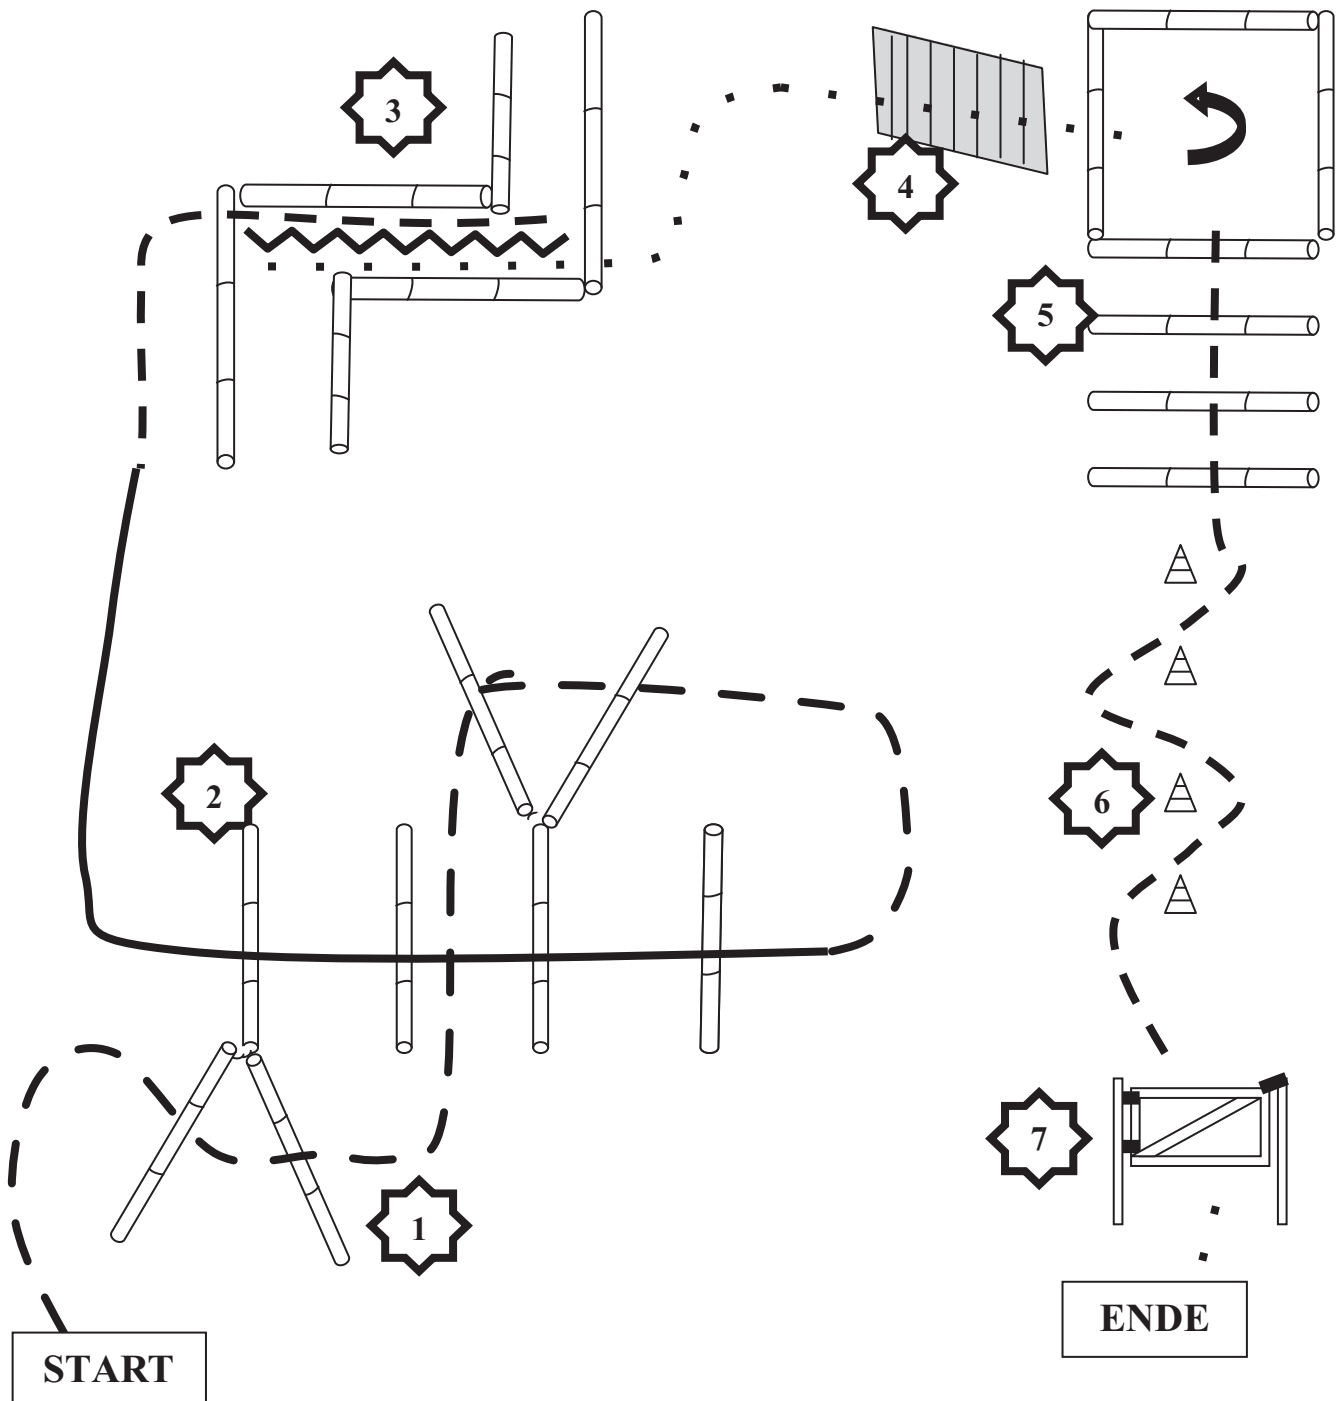

Trail LK 4 A/B

1. Jog over
2. Lope over right lead
3. Jog in, Backup, Walk out
4. Bridge
5. Box, turn 270°left, Jog out and over
6. Jog Slalom
7. Gate

LK 1/2 A Senior Meisterschaftstrail 2012

1. Lope over
2. Jog Slalom
3. Gate
4. Jog over
5. Lope in, Backup
6. Jog over
7. Bridge
8. Box, turn 270° left, Jog out and over