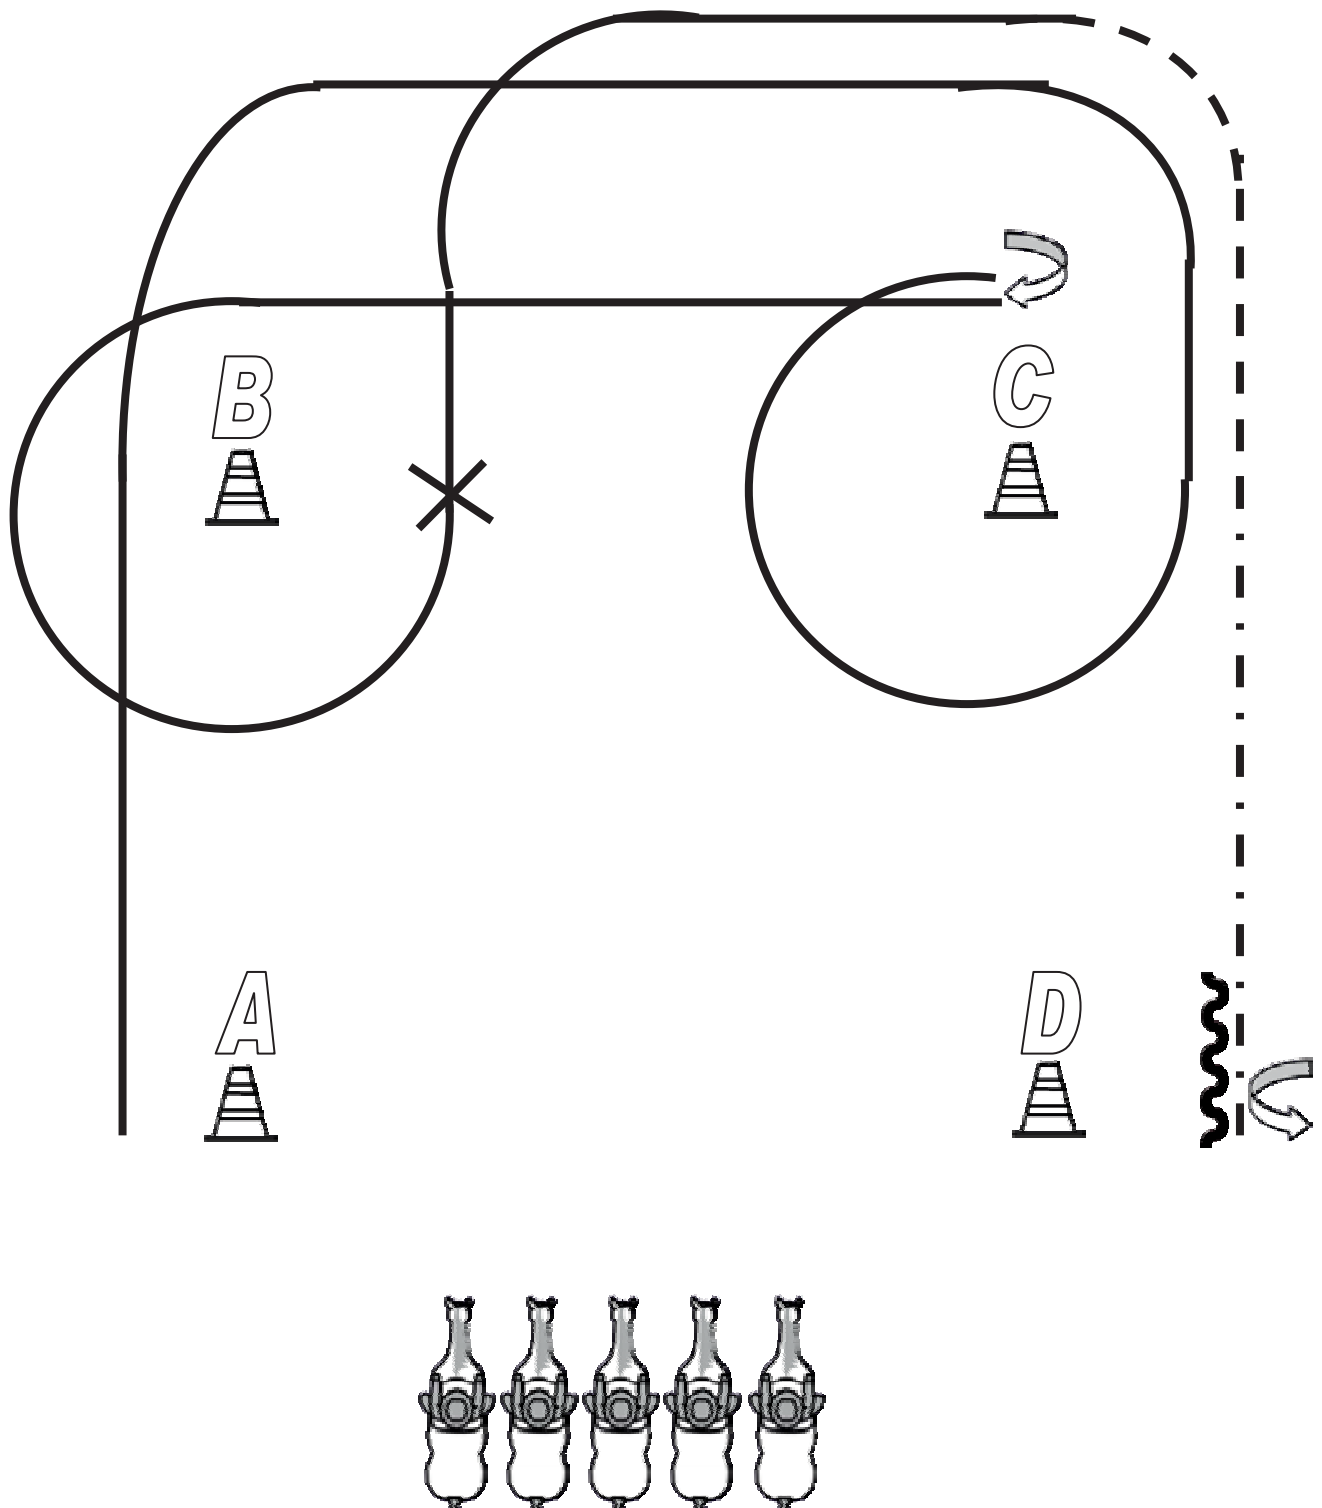

1. Von A aus dem Stand rechts angaloppieren und weiter bis C
  Um C eine $\frac{3}{4}$ Galoppvolte, Stop und 180° HHW rechts
2. Dann Linksgalopp und eine $\frac{3}{4}$ Volte um B. Bei B einen einfachen oder fliegenden Wechsel und weiter bis Höhe C
3. An der kurzen Seite bei C Jog, auf der Langen Seite bei C extended Jog bis D. Bei D Stop, 360° HHW links und mind. 1 Pferdelänge rückwärts
  Im Schritt zurück ins Line Up.