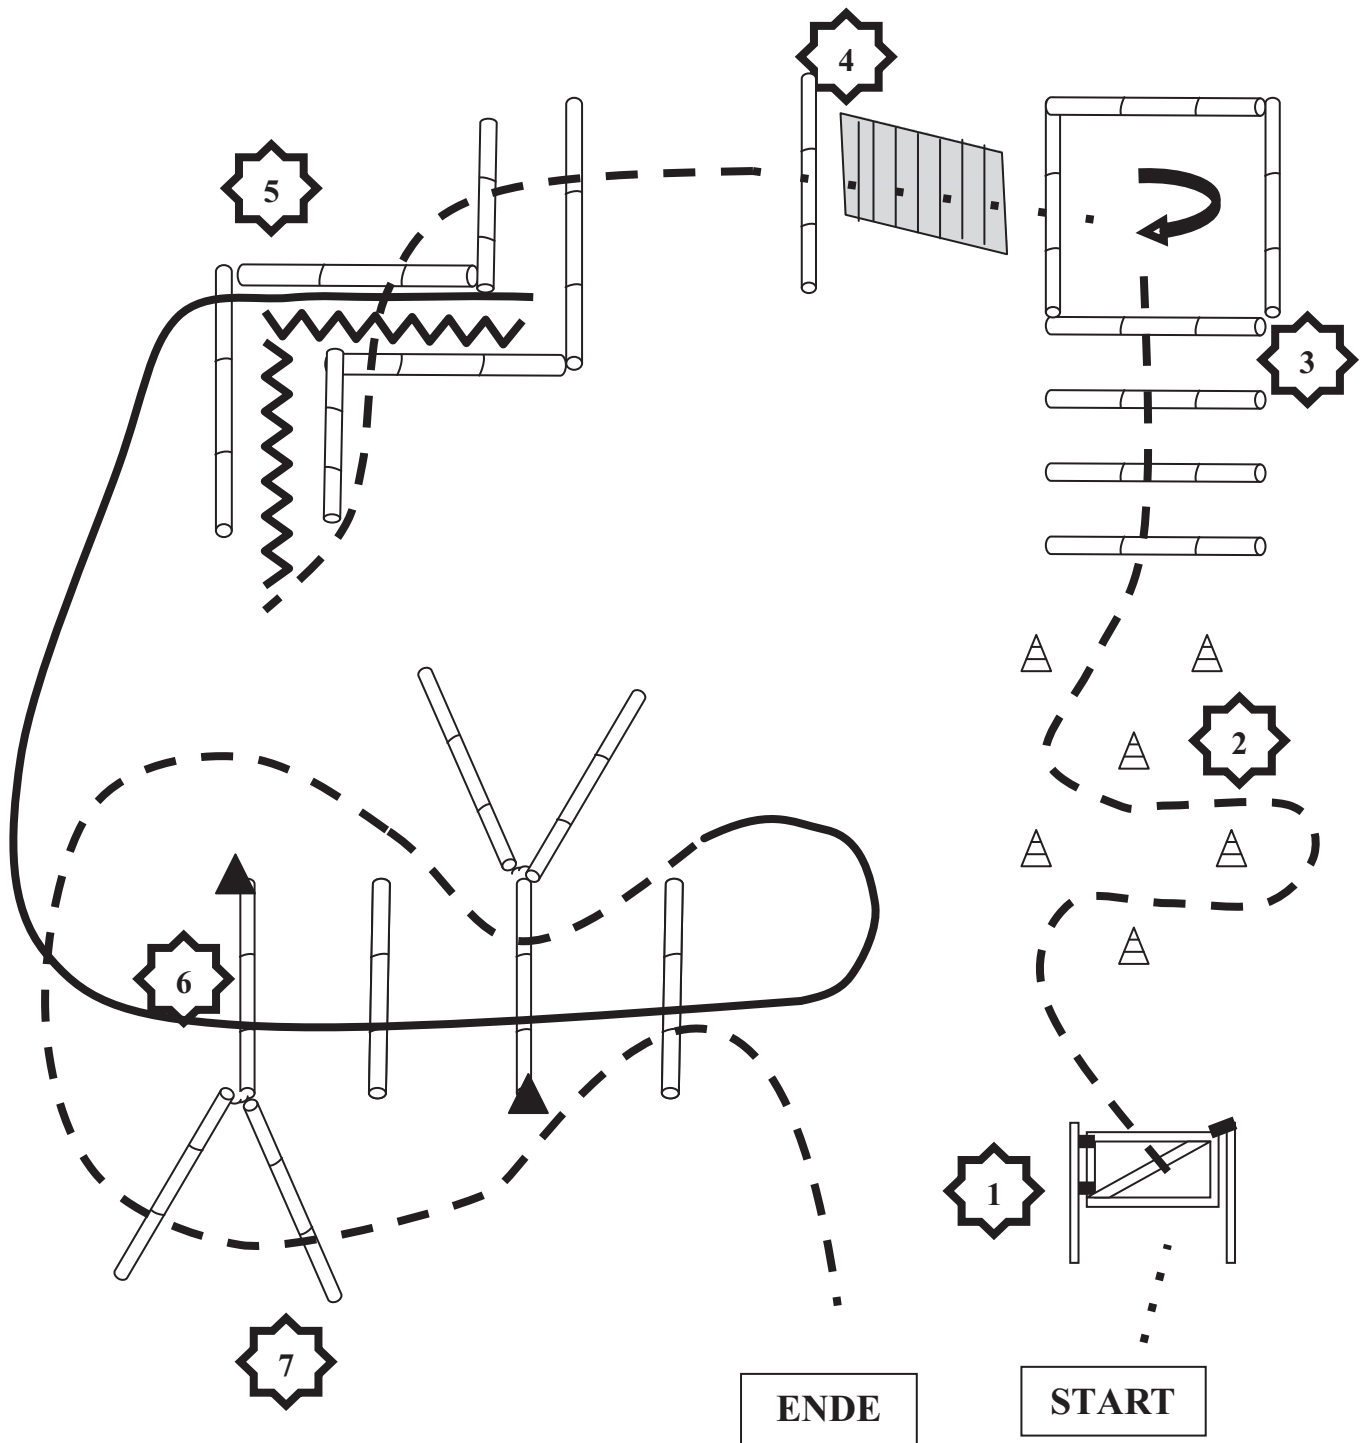

Trail LK 4 A/B

1. Jog over
2. Lope over right lead
3. Jog in, Backup, Walk out
4. Bridge
5. Box, turn 270°left, Jog out and over
6. Jog Slalom
7. Gate

LK 1/2 A Senior Meisterschaftstrail 2012

1. Lope over
2. Jog Slalom
3. Gate
4. Jog over
5. Lope in, Backup
6. Jog over
7. Bridge
8. Box, turn 270° left, Jog out and over

LK 1/2 - Senior Trail

1. Gate
2. Jog Slalom
3. Jog over, Jog in Box, turn 270° right
4. walk over Bridge
5. Jog over, Backup, Lope out
6. Lope over
7. Jog over

LK 1/2 - Junior Trail

1. Jog over
2. Lope over
3. Jog in, Backup, Jog over
4. Walk over Bridge
5. Box, turn 270° left, Jog out and over
6. Jog Slalom
7. Gate