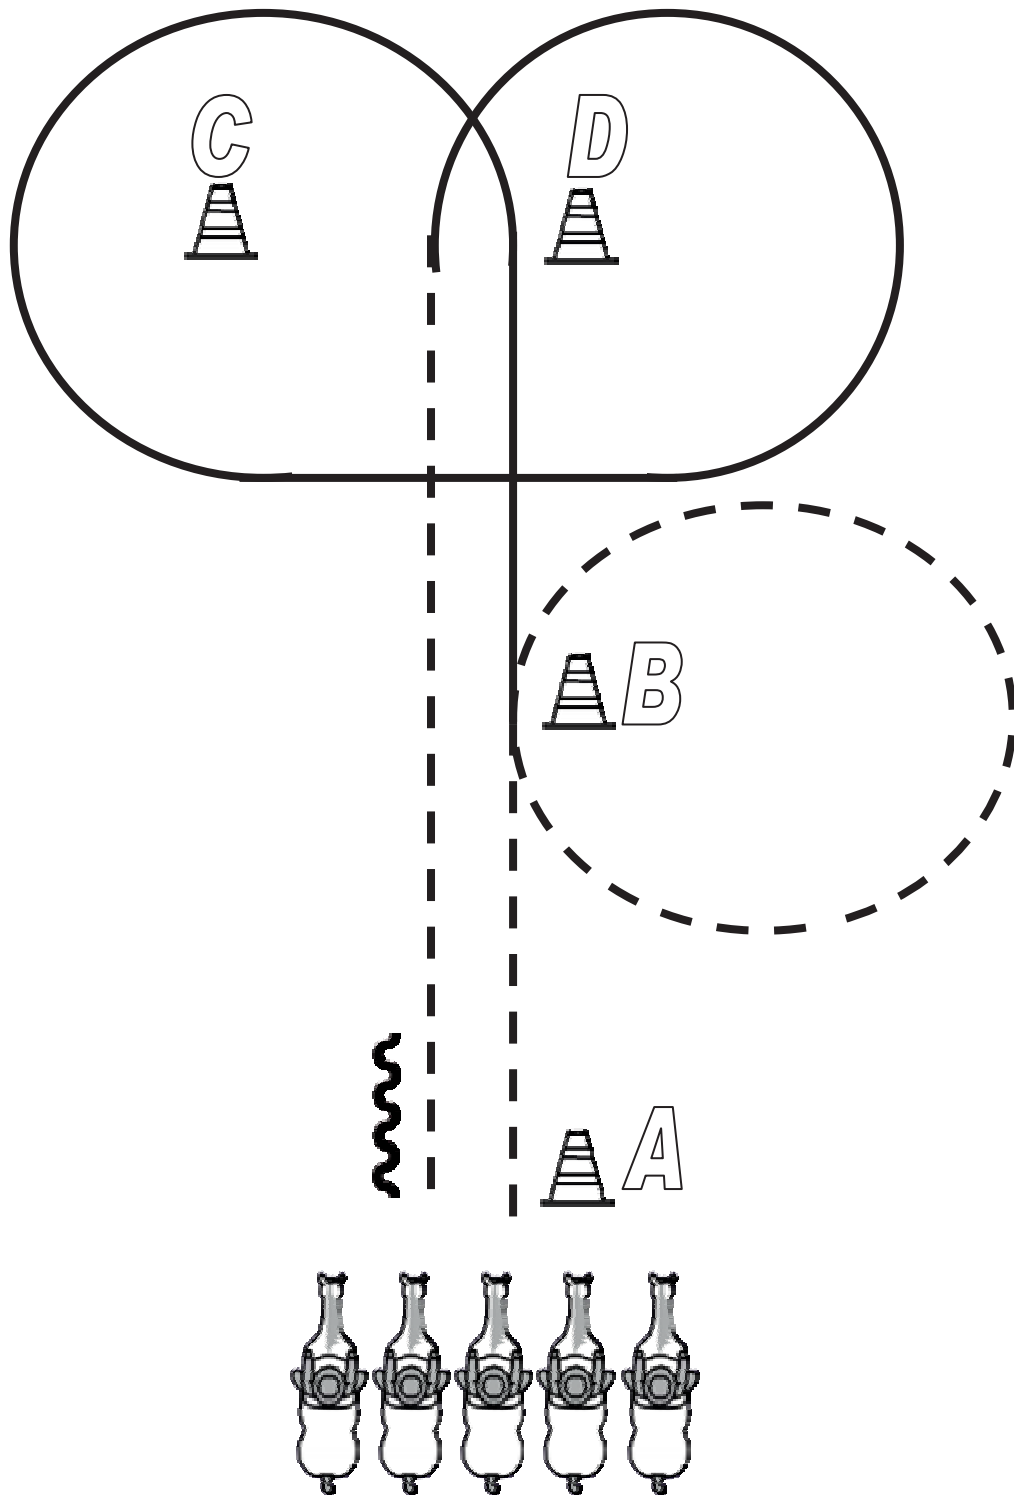

1. Beginnend bei A im Jog bis B. Bei B eine Jog-Volte rechts um B reiten
2. Bei B links angaloppieren, eine $\frac{3}{4}$ Volte um C, dann weiter zu D und eine $\frac{3}{4}$ Volte um D reiten
3. Bei D durchparieren zum Jog und weiter zu A. Bei A Stop und mind. eine Pferdelänge rückwärts richten
  Im Schritt zurück ins Line Up.