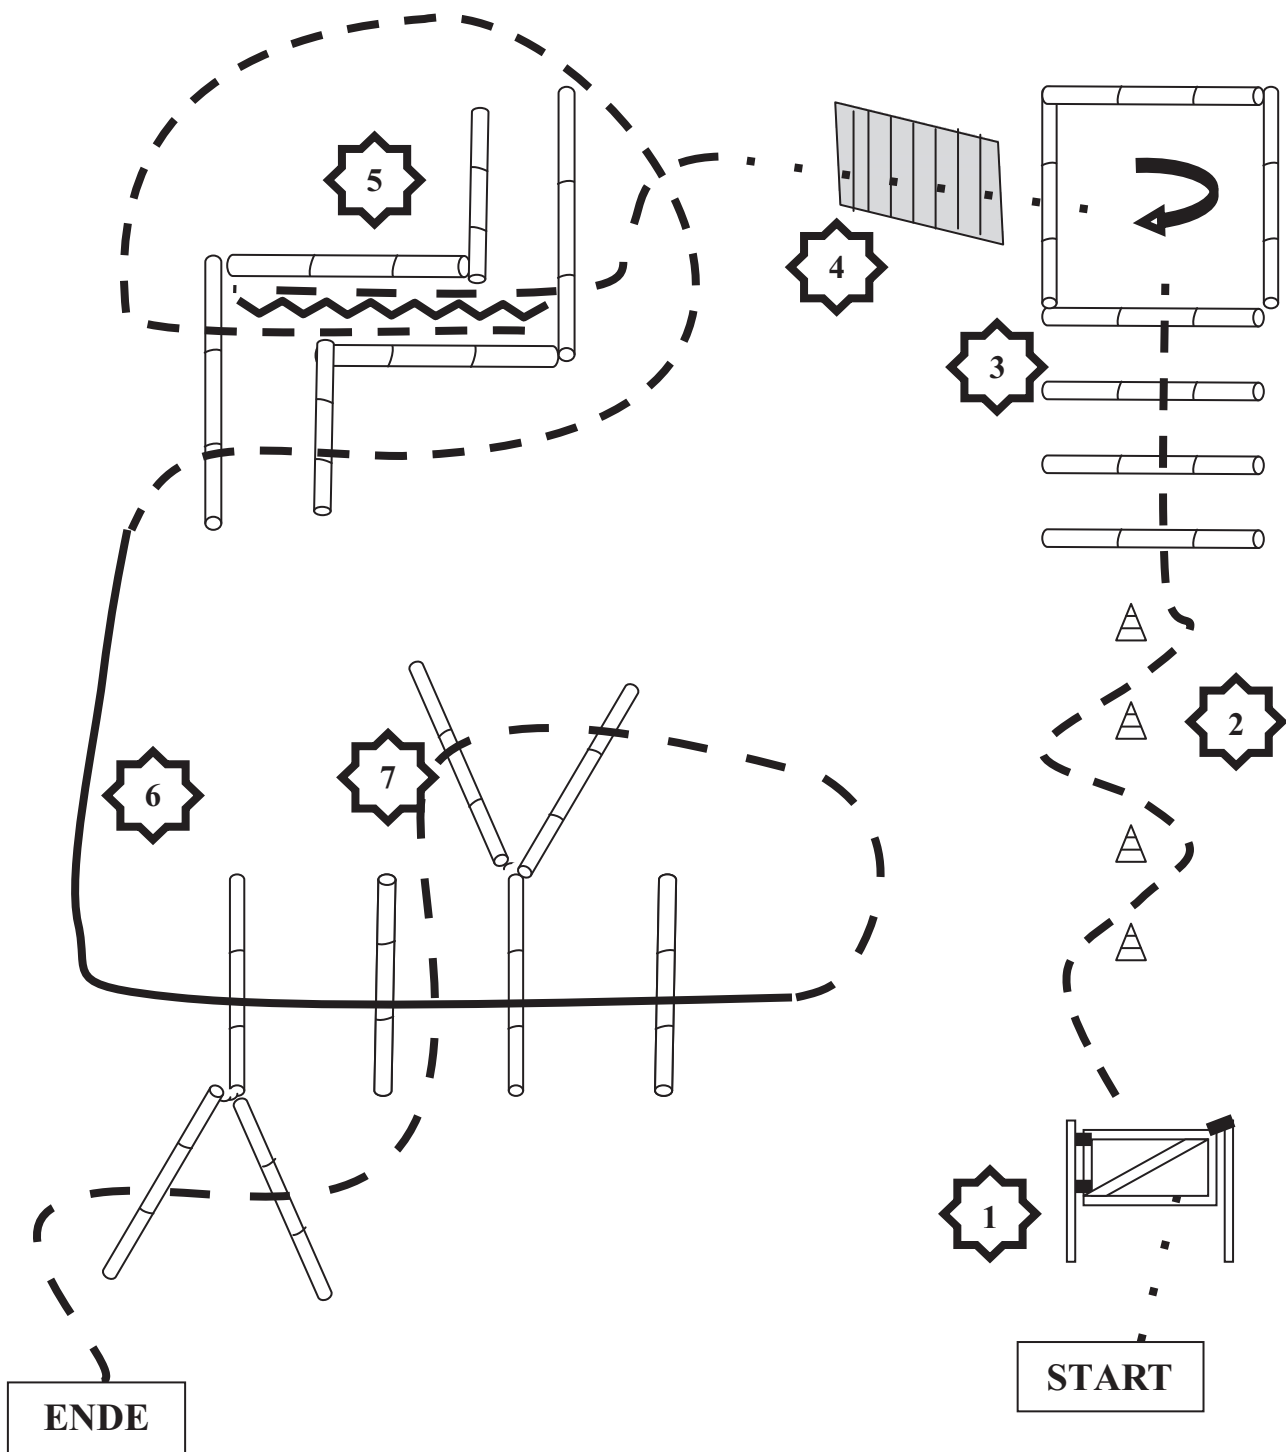

Trail LK 3 A/B // RL-TEAM-CUP Trail

1. Gate
2. Jog Slalom
3. Jog over and in Box, turn 270° right
4. Bridge
5. Jog in, Backup, Jog out and over
6. Lope over left lead
7. Jog over