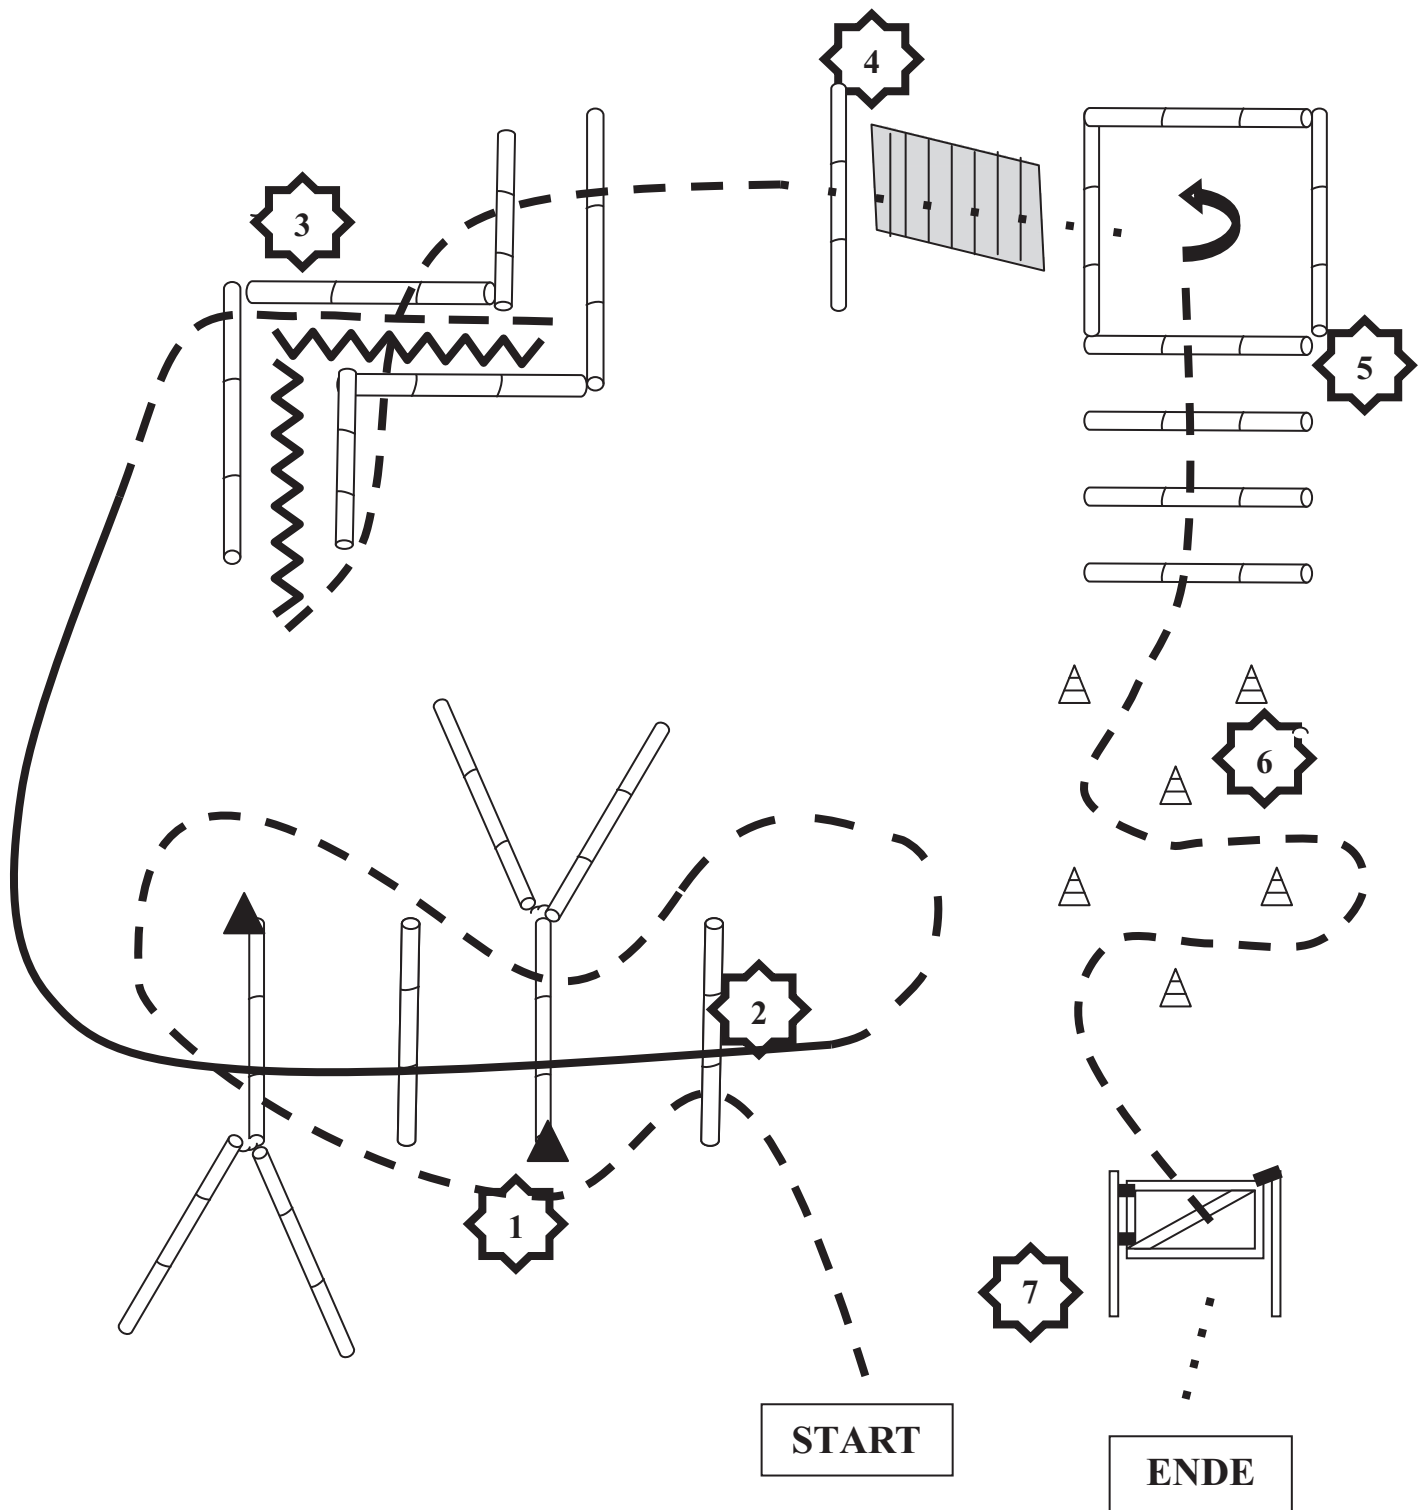

Trail LK 4 A/B

1. Jog over
2. Lope over right lead
3. Jog in, Backup, Walk out
4. Bridge
5. Box, turn 270°left, Jog out and over
6. Jog Slalom
7. Gate

LK 1/2 A Senior Meisterschaftstrail 2012

1. Lope over
2. Jog Slalom
3. Gate
4. Jog over
5. Lope in, Backup
6. Jog over
7. Bridge
8. Box, turn 270° left, Jog out and over

LK 1/2 - Senior Trail

1. Gate
2. Jog Slalom
3. Jog over, Jog in Box, turn 270° right
4. walk over Bridge
5. Jog over, Backup, Lope out
6. Lope over
7. Jog over

LK 1/2 - Junior Trail

1. Jog over
2. Lope over
3. Jog in, Backup, Jog over
4. Walk over Bridge
5. Box, turn 270° left, Jog out and over
6. Jog Slalom
7. Gate