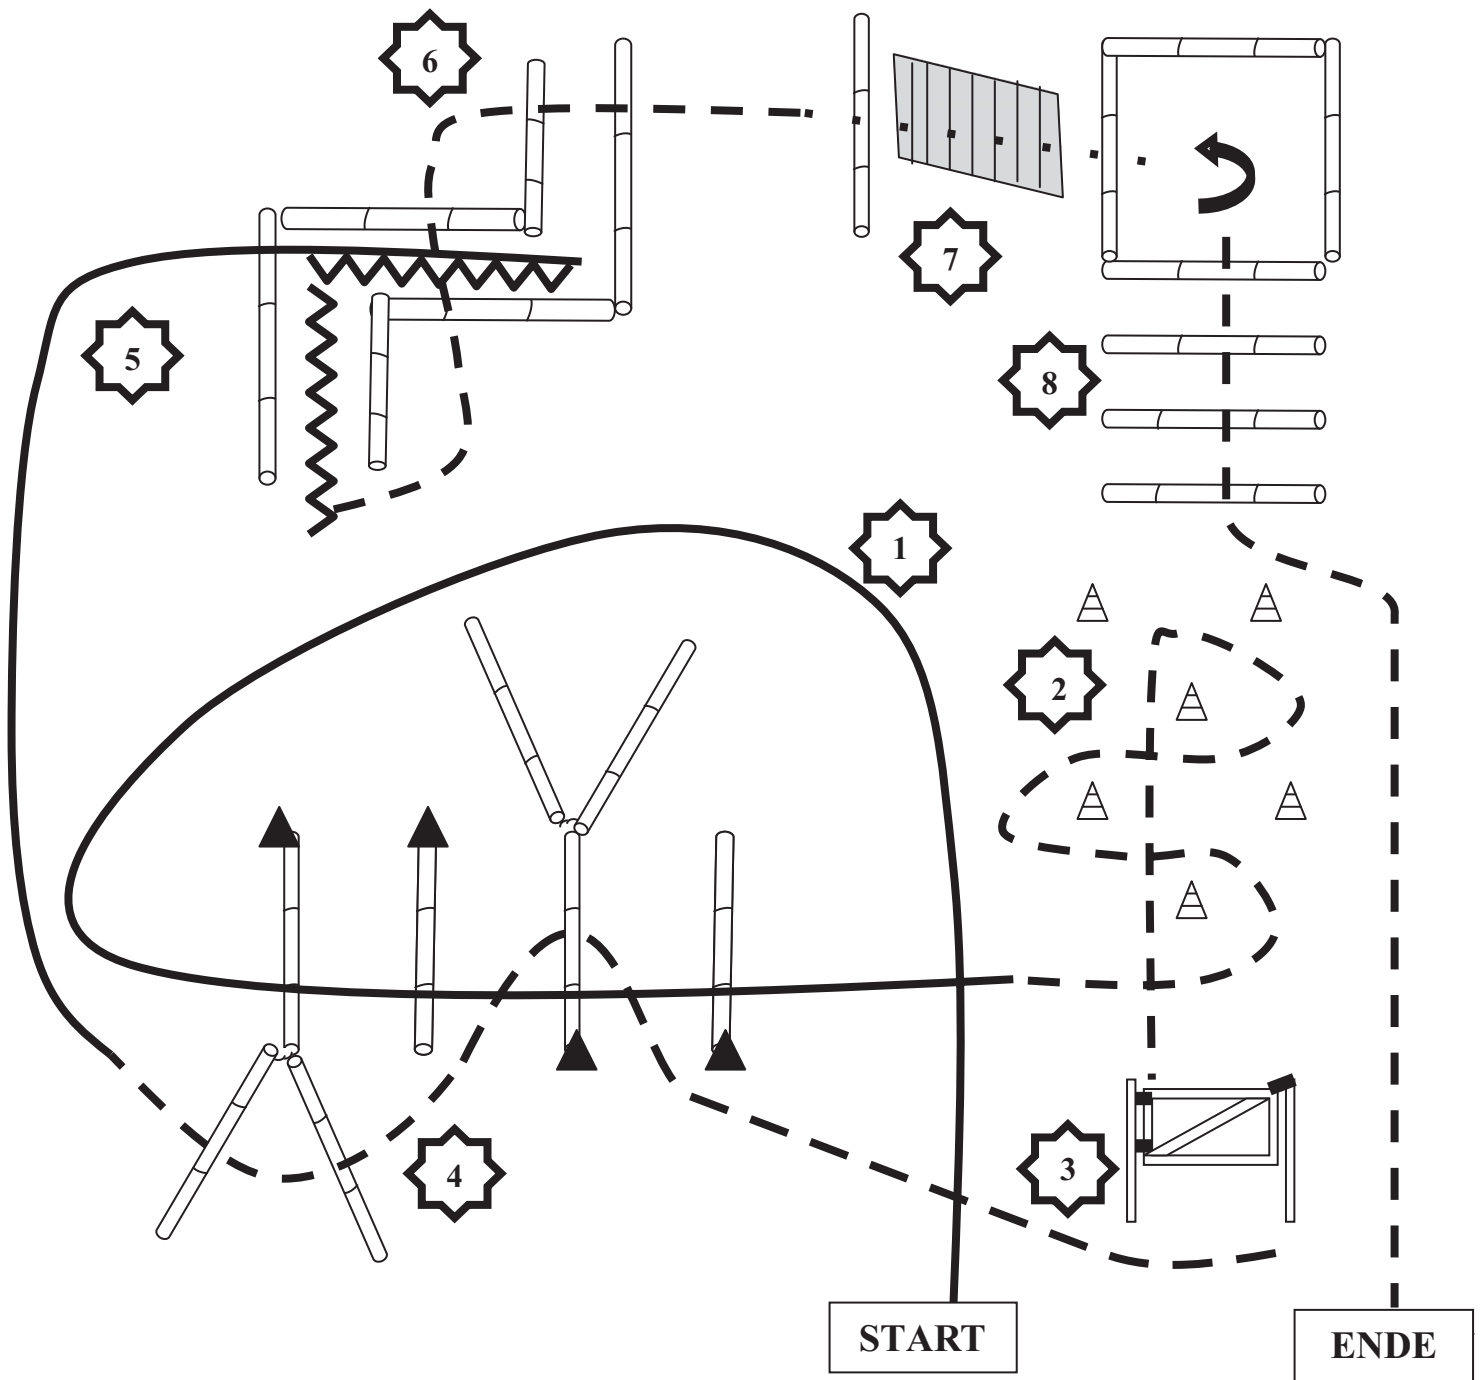

Trail LK 4 A/B

1. Jog over
2. Lope over right lead
3. Jog in, Backup, Walk out
4. Bridge
5. Box, turn 270°left, Jog out and over
6. Jog Slalom
7. Gate

LK 1/2 A Senior Meisterschaftstrail 2012

1. Lope over
2. Jog Slalom
3. Gate
4. Jog over
5. Lope in, Backup
6. Jog over
7. Bridge
8. Box, turn 270° left, Jog out and over