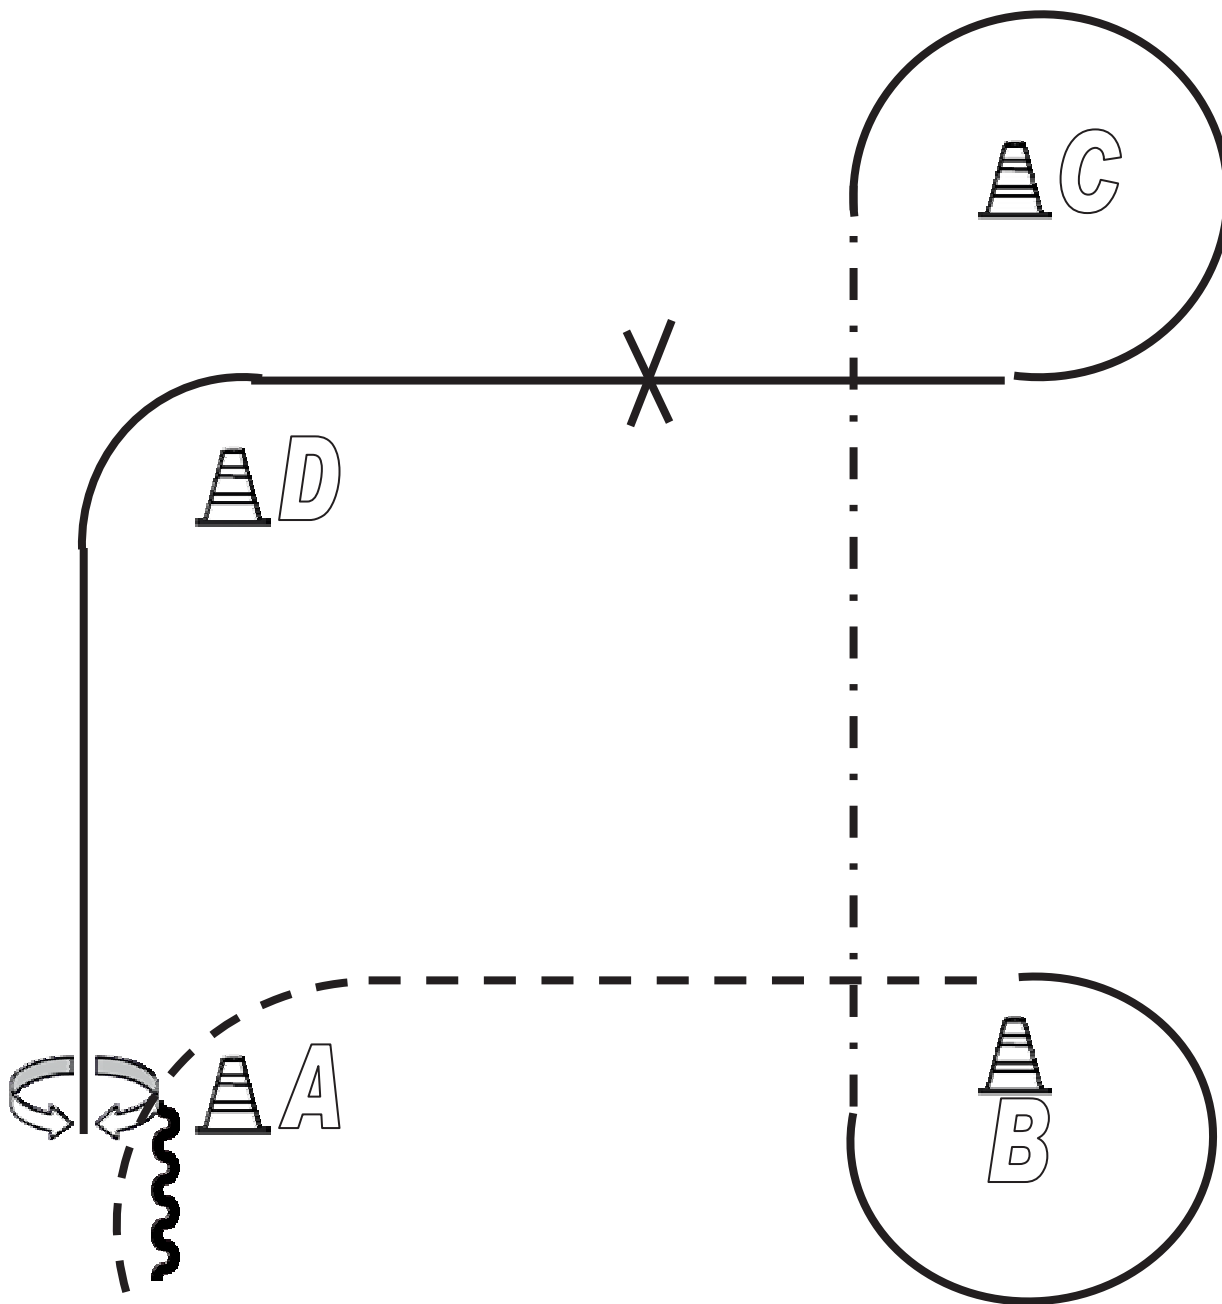

Western Horsemanship LK 1-2 B-M

1. Bei A mind. 1 Pferdelänge rückwärts richten, dann Jog bis B.
  Um B im Rechtsgalopp eine $\frac{3}{4}$ Volte reiten, dann extended Jog bis C
2. Um C im Rechtsgalopp eine $\frac{3}{4}$ Volte reiten und weiter bis X
  Bei X einen einfachen oder fliegenden Wechsel und weiter über D zu A
3. Bei A Stop, dann eine 180° HHW links, dann eine 180° HHW rechts
  Im Schritt zurück ins Line Up.