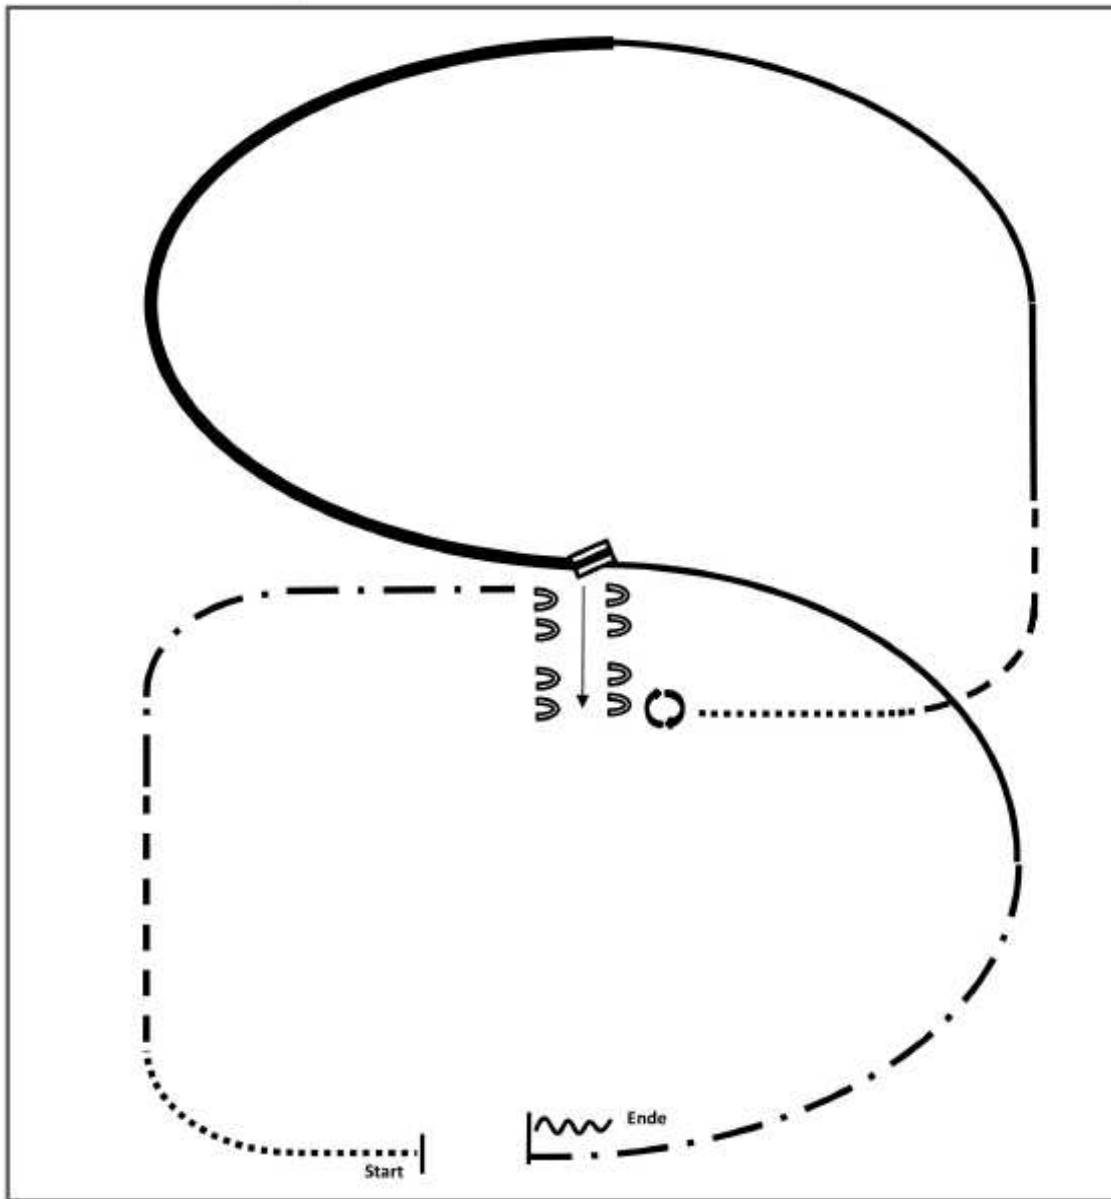

- 8.Trot
- 9.Lope left lead
- 10.ext. Lope left lead, Lope left lead
- 11.Trot
- 12.Lope right lead
- 13.Trot, Stop

	Back
	Lope
	Ext. Lope
	Trot
	Ext. Trot
	Walk
	Lead change flying/simple

Ranch Riding LK 1/2 A/B, LK 3A/3B

**2015 Ranch Riding Pattern 3 (Arenagröße mind. 20x40):
LK 1-3 A/B**

03/2015

- | | |
|--|-----------------------|
| 1.Walk | 7.Trot |
| 2.Trot | 8.Lope left lead |
| 3.Ext. Trot to the center | 9.Ext. Lope left lead |
| 4.Stop, Sidepass right | 10.Change leads |
| 5.Turn 360° each direction
(either way first) | 11.Lope right lead |
| 6.Walk | 12.Ext. Trot |
| | 13.Stop, Back |