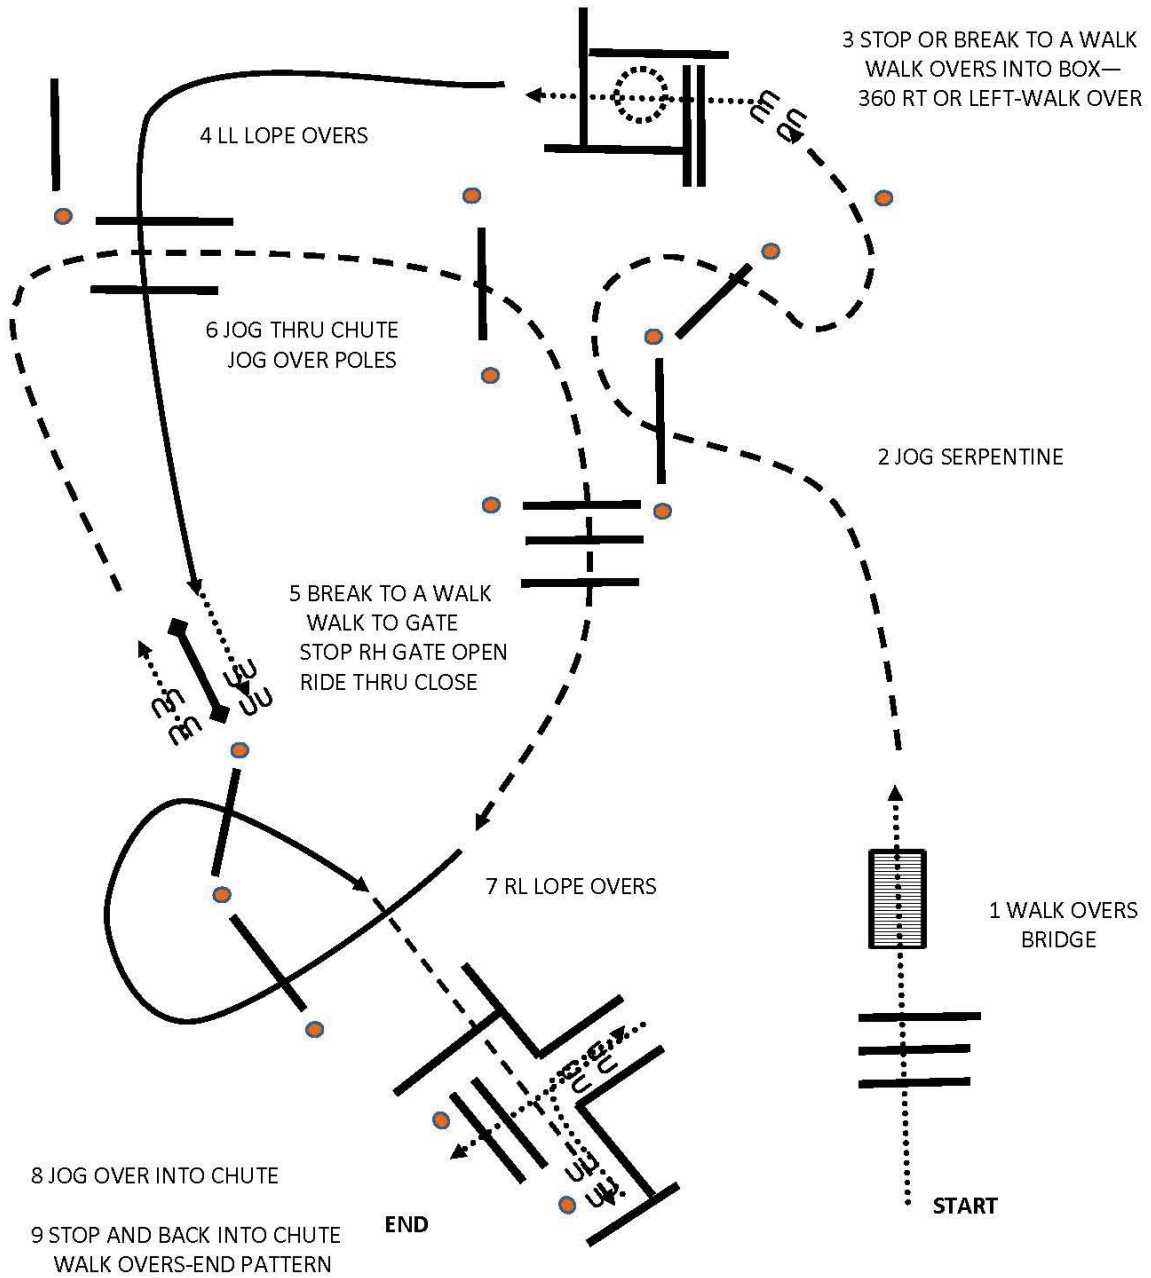

ApHCS / SPHA / SQHA Futurity Trail

SWISSTRAIL FUTURITY 2017