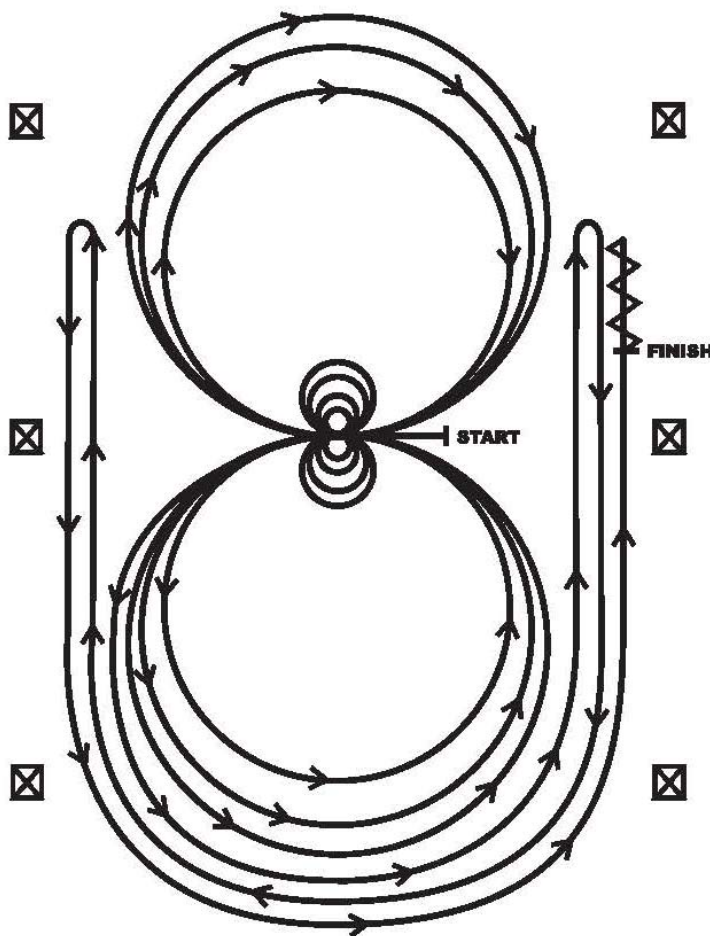

ApHCS / SPHA / SQHA Futurity Reining

PATTERN 6

Pattern 6

Pattern 6

Horses may walk or trot to the center of arena. Horses must walk or stop prior to starting pattern. Beginning at the center of the arena facing the left wall or fence.

1. Complete four spins to the right. Hesitate.
2. Complete four spins to the left. Hesitate.
3. Beginning on the left lead, complete three circles to the left: the first two circles large and fast; the third circle small and slow. Change leads at the center of the arena.
4. Complete three circles to the right: the first two circles large and fast; the third circle small and slow. Change leads at the center of the arena.
5. Begin a large fast circle to the left but do not close this circle. Run up the right side of the arena past the center marker and do a right rollback at least twenty feet (six meters) from the wall or fence—no hesitation.
6. Continue back around previous circle but do not close this circle. Run up the left side of the arena past the center marker and do a left rollback at least twenty feet (six meters) from the wall or fence—no hesitation.
7. Continue back around previous circle but do not close this circle. Run up the right side of the arena past the center marker and do a sliding stop at least twenty feet (six meters) from the wall or fence. Back up at least ten feet (three meters). Hesitate to demonstrate the completion of the pattern.