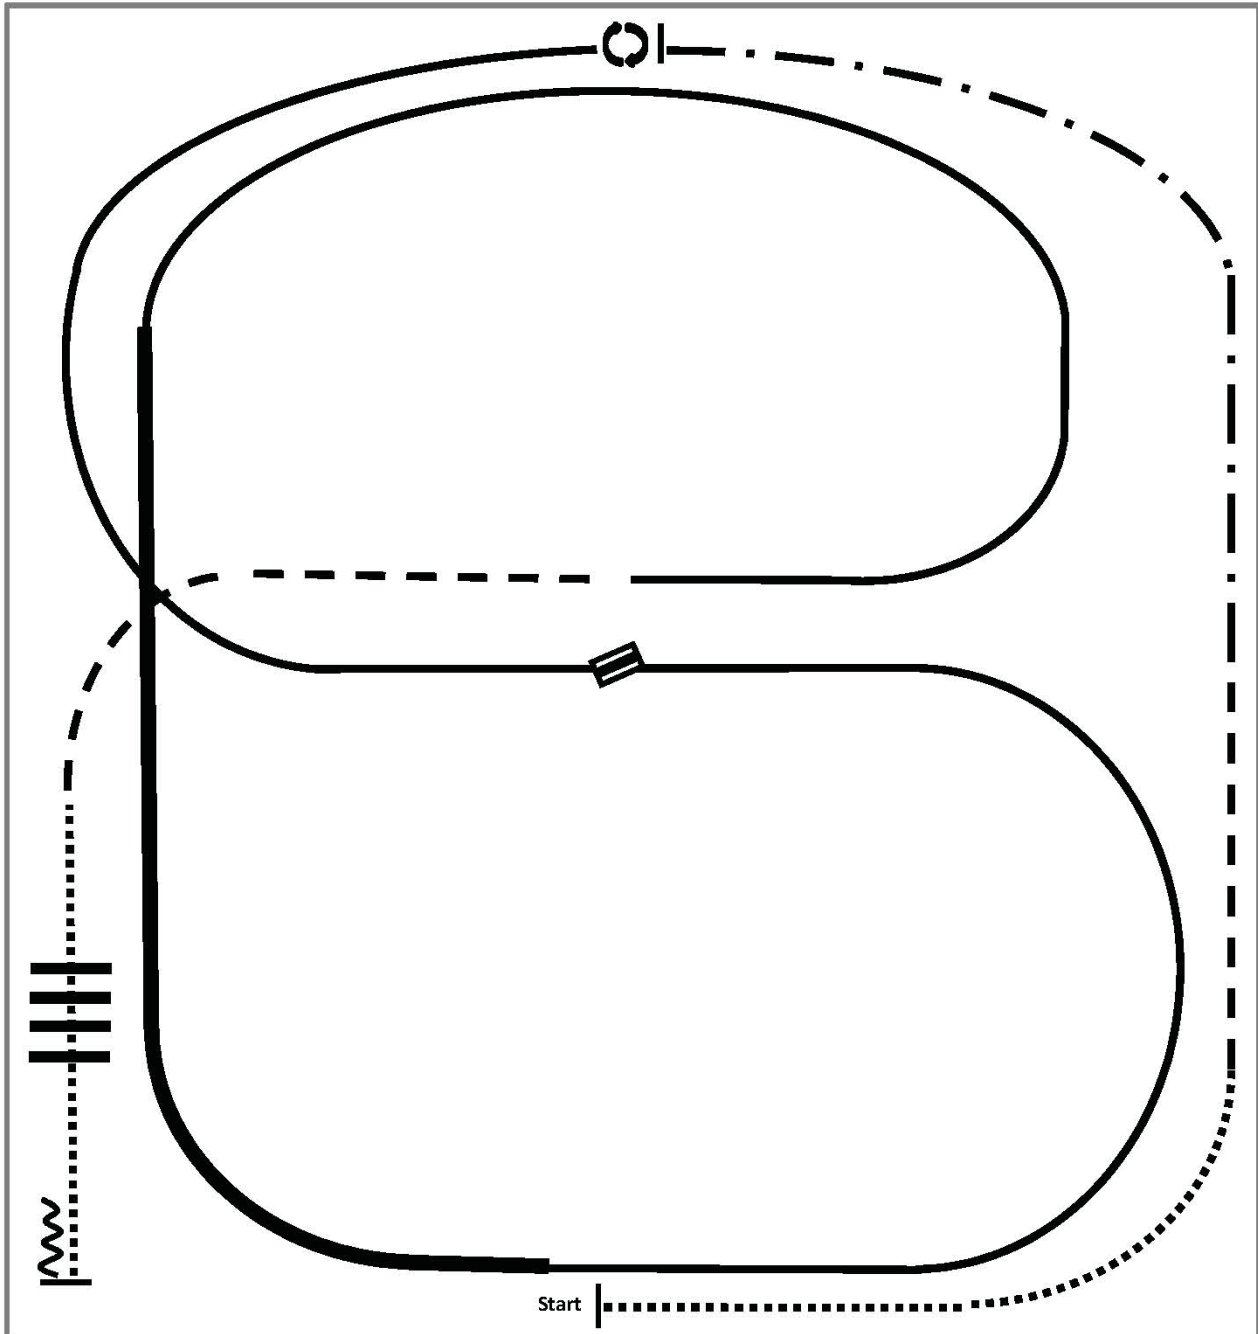

Guidolin Horses Schweiz - Ihr Partner bei der Pferdefütterung
www.guidolinhorses.ch | info@guidolinhorses.ch | 056 500 01 18

SQHA Futurity Ranch Riding

1. Walk
2. Trot
3. Extend the trot, at the top of the arena ,stop
4. 360 degree turn to the left
5. Left lead 1/2 circle, lope to the center
6. Change leads (simple or flying)
7. Right lead 1/2 circle
8. Extended lope up the long side of the arena (right lead)
9. Collect back to a lope around the top of the arena and back to center
10. Break down to an extended trot
11. Walk over poles
12. Stop and back