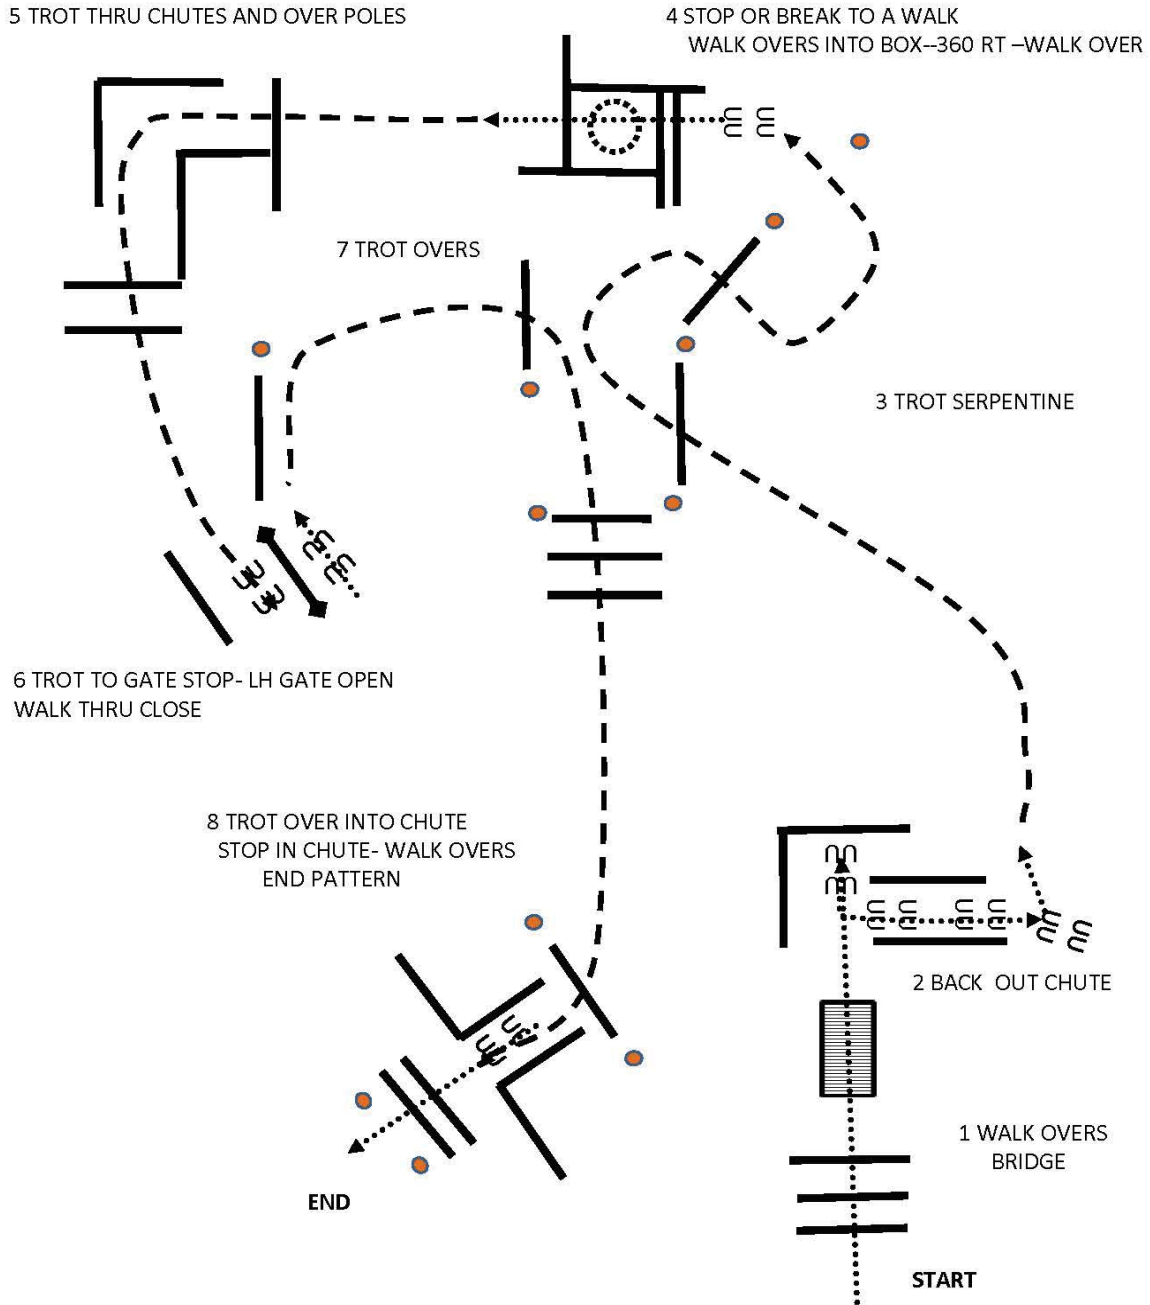

SQHA Futurity Ranch Riding

Entries: 8

No	Back#	Horse	Rider	Nat.	Owner	Sex	Breed	Age
1	49	LIL ELWHIZ	Madeleine Flury	SUI	Madeleine Flury	G	QH	6
2	60	HOLLYWOOD PEARLY JO	Daniel Schmutz	SUI	Erika Braun	M	QH	5
3	69	DOC PEPPY GUN	Chloe Marcotte	SUI	Helene Loevenbruck	G	QH	4
4	71	GLOWING TO MALIBLUE	Flurina Tschopp	SUI	Flurina Tschopp	G	QH	5
5	80	SMARTS CHEXINIC	Marina Birrer	SUI	Marina Birrer	G	QH	4
6	91	SHEZA STAR WHIZ	Daniel Baumann	SUI	Daniel Baumann	M	QH	5
7	98	GUNNERS BLUE HOPE	Tatjana Dul	SUI	Tatjana Dul	G	QH	6
8	99	LADY DUN GOLDEN DREAM	Tanja Fahler	SUI	Madeleine Flury	M	QH	4

SPHA Futurity Reining

Entries: 2

No	Back#	Horse	Rider	Nat.	Owner	Sex	Breed	Age
1	90	PERKY LIL SMOKINGUN	Maya Pfister	SUI	Maya Pfister	S	PH	4
2	95	MYSTERY ROXY CHIC	Miriam Trachsel	SUI	Margrit Trachsel	M	PH	4

SQHA Futurity Reining

Entries: 5

No	Back#	Horse	Rider	Nat.	Owner	Sex	Breed	Age
1	60	HOLLYWOOD PEARLY JO	Daniel Schmutz	SUI	Erika Braun	M	QH	5
2	64	TARIS MARROW DUN IT	Aline Kanabe	SUI	Aline Kanabe	G	QH	5
3	65	A LITTLE PIPPER	Marina Burgstahler	SUI	Marina Burgstahler	M	QH	5
4	72	SLIDING ROOSTER	David Stutz	SUI	David Stutz	G	QH	4
5	91	SHEZA STAR WHIZ	Daniel Baumann	SUI	Daniel Baumann	M	QH	5

LIHSAG
Lift - Hydraulik

Schalmenackerstrasse 5
9536 Schwarzenbach

Der Spezialist im Aufzugssektor
für den Aufzugshersteller
Beratungsservice
Reparaturen
Umbauten
Komponenten für den Hydraulikaufzug
Liftsteuerungssysteme

www.lihsag.ch

ApHCS / SPHA / SQHA Futurity In- Hand Trail

SWISS FUTURITY INHANDTRAIL 2017